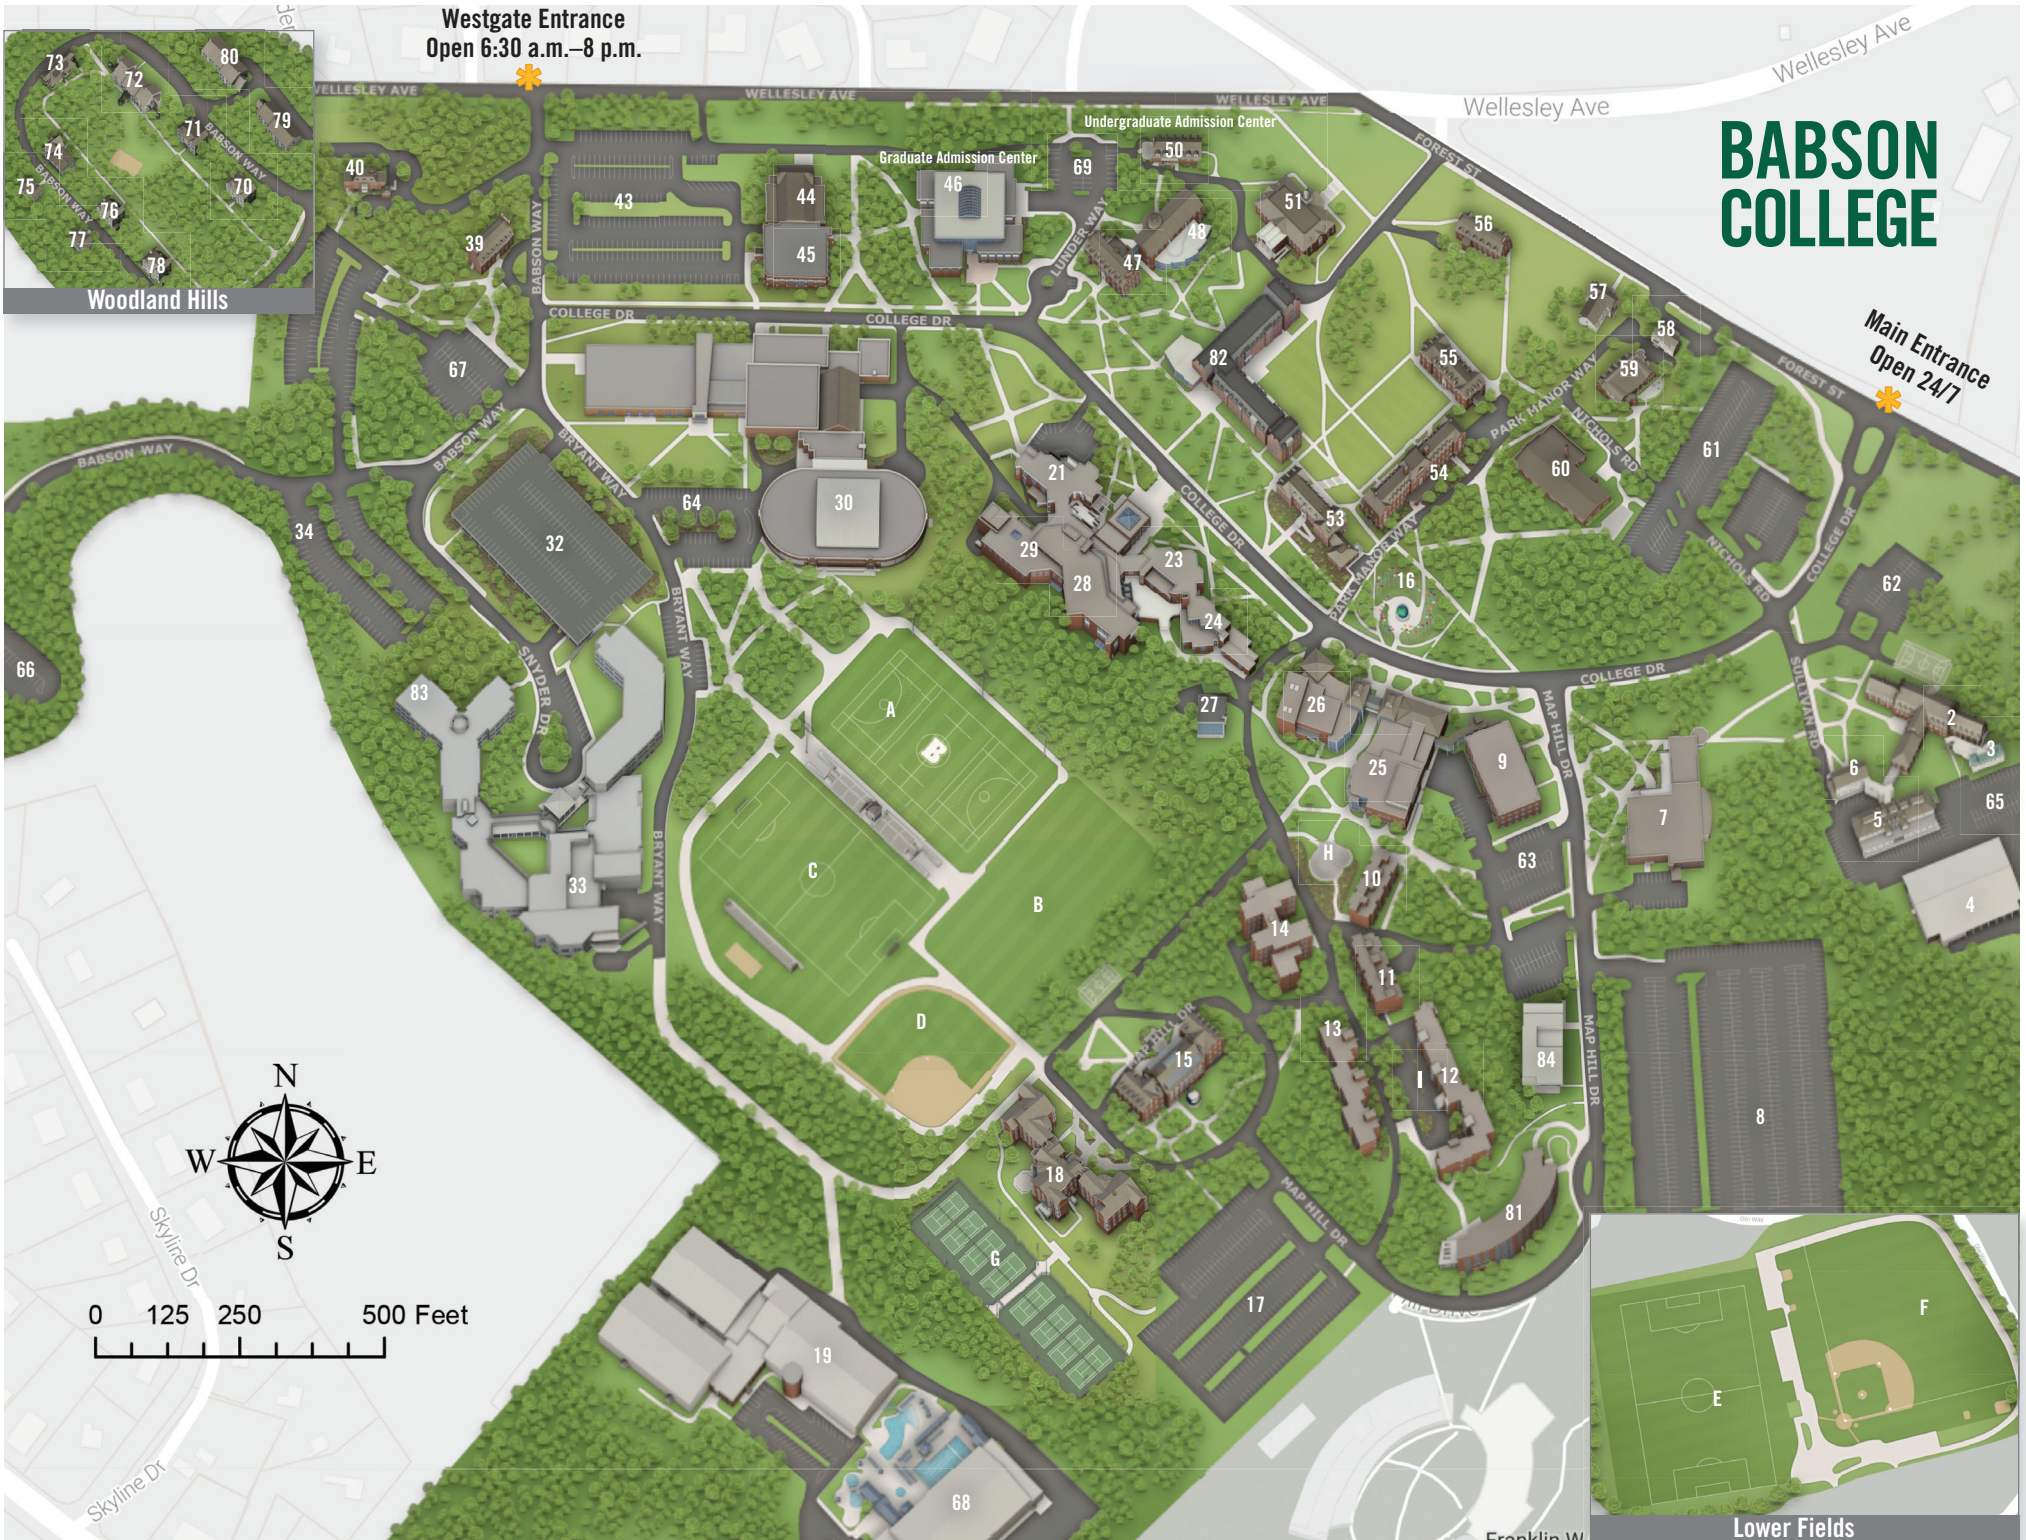

Woodland Hills

Westgate Entrance
Open 6:30 a.m.–8 p.m.

BABSON COLLEGE

Main Entrance
Open 24/7

0 125 250 500 Feet

Lower Fields

Franklin W

BABSON CAMPUS MAP

PARKING LOTS

- 8 Parking Lot T - Trim
- 17 Parking Lot C - Coleman
- 32 Parking Deck
- 34 Parking Lot E - Herring Family ELV & BECC
- 43 Parking Lot K - Knight

- 61 Parking Lot N - Nichols
- 62 Parking Lot F - Forest
- 63 Parking Lot H - Hollister
- 64 Parking Lot P - Green/Webster Athletics
- 65 Parking Lot S - Sullivan
- 66 Parking Lot W - Woodland Hills
- 67 Parking Lot Y - Bryant
- 69 Parking Lot L - Lunder Admission

ATHLETIC FIELDS

- A MacDowell Field
- B Isbrandtsen Practice Field
- C Hartwell-Rogers Field
- D Alumni Softball Field
- E Harrington Rugby Pitch
- F Govoni Baseball Field
- G Tennis Courts
- H Barefoot Park
- I Lorber Park

 Entrances (Westgate and Main)

 = Handicap Access